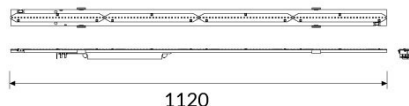

ARKEON FREE HIGH EFFICIENCY INDIRECT

CODE		FLUX	SIZE	CERTIFICATIONS
46AA19K4HEIN	19W 4000K	3120lm	1120mm	  

High efficiency lighting module, CRI>90.

Specifications

Built-in Driver;
CRI>90;
Mac Adams 3;
Life Time: L80/B10 >50.000h;
5 years complete warranty;
Eye safety: RG0/RG1 in accordance with EN62471:2009

Body

Aluminum extruded body with epoxy powder coating.

Legal references

In compliance with the safety standards EN 60 598-1 and UNI EN 12464-1 (lighting for working places).

Wiring

RE: Standard wiring is 230-240V/50-60Hz with power factor >0.97